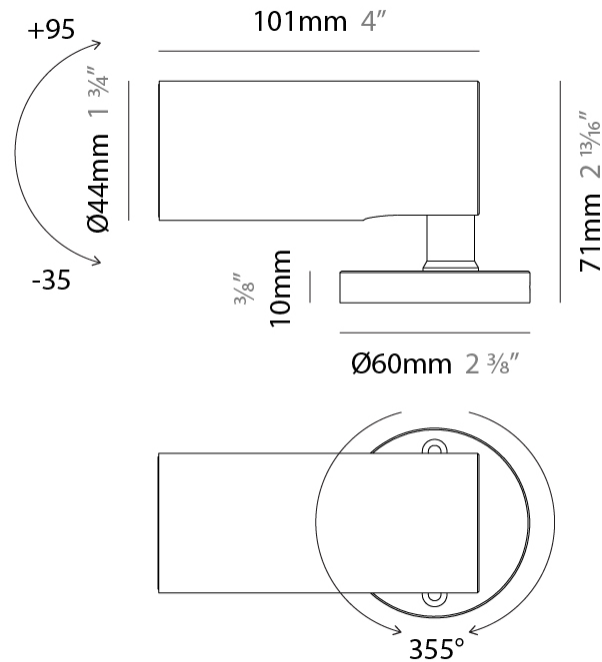

GENERAL

Series: Vario
Subseries: Vario 40
Brand: Unonovesette
Division: Exterior
Mounting Type: Surface
Mounting Location: Above Ground
Subcategory: Flood

PHYSICAL

Shape: Cylinder
Diameter (mm): 44
Diameter (in): 1 3/4
Height (mm): 101
Height (in): 4
Light Distribution: Adjustable / Direct
Weight (kg): 0.27
Weight (lbs): 0.59
Installation Requirement: Surface mounted / Spike / Tree strap
Diffuser: Extra clear tempered / Frosted glass 3mm
Fixture Finish: ABA / ANA / ASB
Fixture Material: Anodized Aluminum 6026 / Machined Aged Brass
Cable Details: 350mm NS20N PCP 2x0.5 mm2

ELECTRICAL

Lamp Type: LED
Total Output Wattage (W): 2.6
Dimming: Non-Dimmable / 0-10V Dimming
Driver Included: No
Driver Location: Remote
Driver Type: Constant Voltage - Universal
Driver Class: Class 2
Input Voltage (V): 120 - 277
Output Voltage (V): 24

LED

Number of LEDs: 1
Color Temperature (°K): 2200 / 2700 / 3000 / 4000
Nominal Lumen (lm): 110 / 160 / 210 / 270
CRI: >90 CRI
Lamp Life (hrs): 100000

OPTICAL

Optic°: 10 / 23 / 43 / 10x40 / 40x10
Beam Angle: Narrow / Medium / Wide / Elliptical
Adjustability: Rotational 355°

RATINGS AND CERTIFICATIONS

Certified By: Certified for North American Standards
IP rating: IP66
IK Rating: IK07